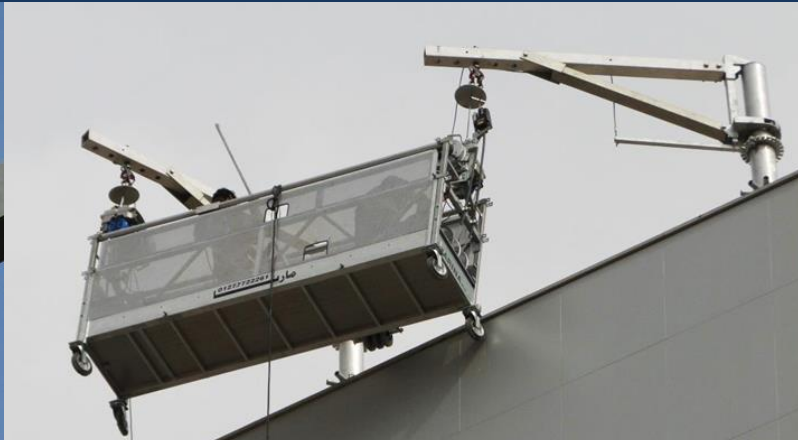

SKY CLIMBER News: Avril 2014

1,5 m mesh cladded Light Weight Cage for permanent installation with CX500 hoist, Sky Lock, wire winder and access ladder

5 m mesh cladded LWS PI with Alpha 500 hoists, Sky Grips and access ladder

SKY CLIMBER News: April 2014

3 and 5 m mesh cladded Light Weight Stage for permanent installation with Alpha 500 hoists, Sky Locks, wire winders and rotatable davit arms.

SKY CLIMBER News: April 2014

5 meters mesh clad Light Weight Stage with Alpha 500 hoists, Sky Locks and wire winders

Rotatable davit arms